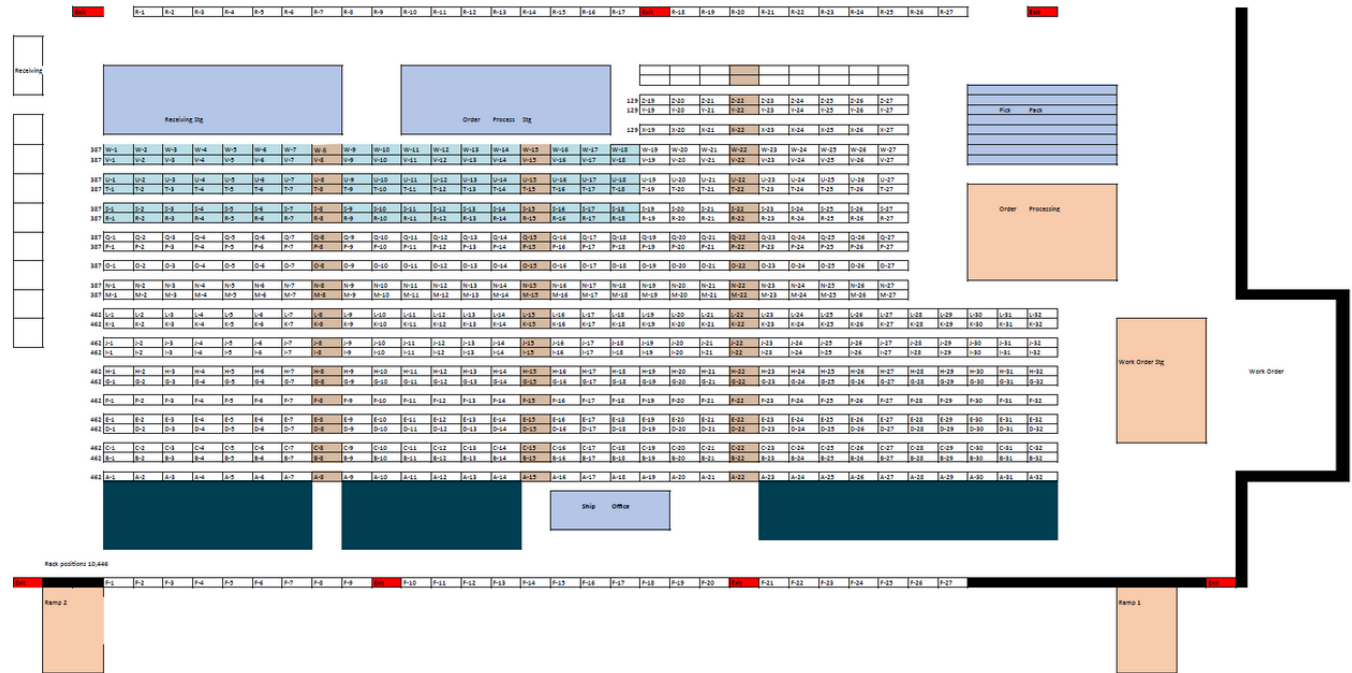

PROPERTY OVERVIEW

Total Area	+/- 203,488 SF
Office Space	+/- 2,950 SF
Sublease Term	Thru 12/2029
Ceiling Height	36' clear
Loading Docks	52 (9' x 10')
Loading Configuration	Cross Dock
Drive-Ins	4 (12' x 14')
Car Parking Spaces	38
Trailer Parking Spaces	10

ASKING RENT: UPON REQUEST

**INDUSTRIAL
FACILITY FOR
SUBLEASE**

All information supplied in this marketing presentation and/or flyer is from sources deemed reliable and is furnished subject to errors, omissions, modifications, removal of listings from sale/lease and to any listing condition. Any square footage, dimensions, floor plans and/or technical data set forth are approximations and are subject to further elaboration/confirmation.

85

STULTS ROAD
DAYTON | NEW JERSEY 08810

ADDITIONAL INFO

- Lighting: T5 with motion sensors
- Sprinkler: ESFR system
- Existing racking available: 10,446 pallet positions

EXISTING RACKING PLAN:

FOR MORE INFORMATION,
PLEASE CONTACT: