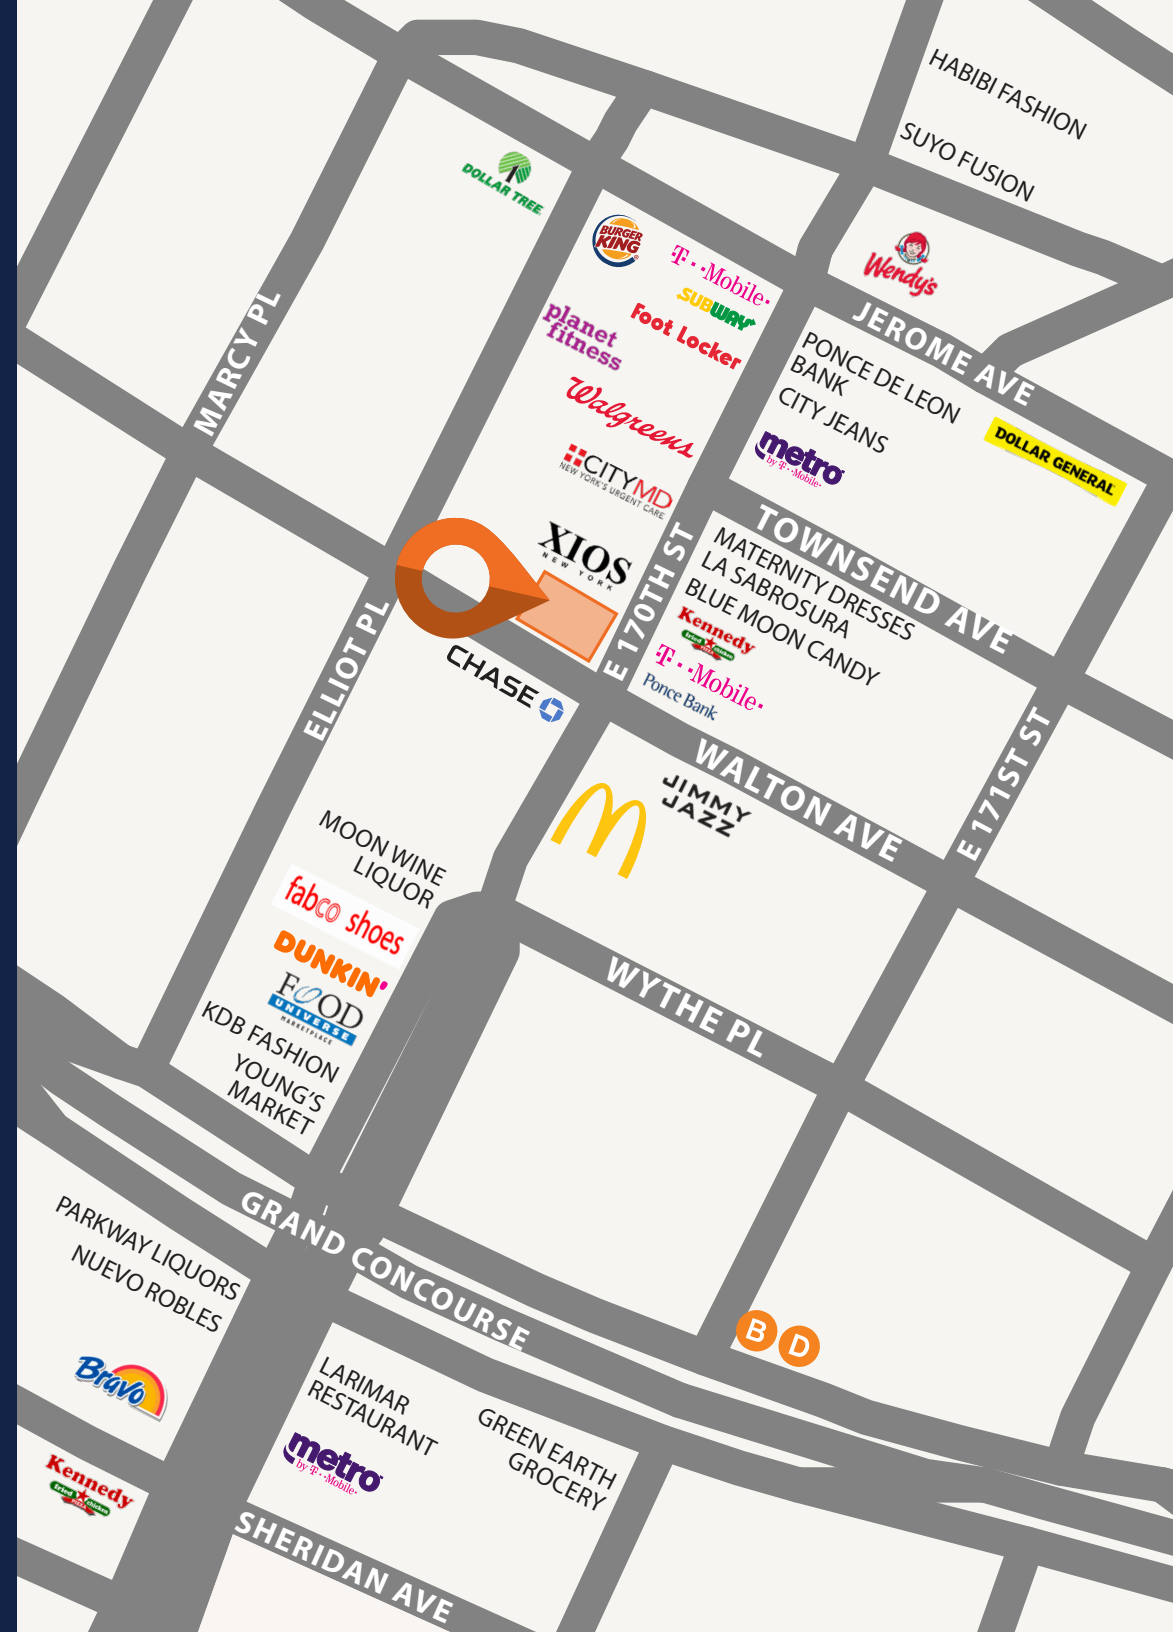

76 EAST 170TH STREET

CORNER OF EAST 170TH & WALTON AVENUE | MT EDEN

PROPERTY DETAILS

SIZE:	1,600 SF Ground Floor + Basement
FRONTAGE:	40' wraparound
CEILING HEIGHT:	10'
POSSESSION:	January 1, 2027
TRANSPORTATION:	

HIGHLIGHTS

- Rare 170th Street retail corner
- Formerly *Eyes & Optics*
- High foot traffic area
- Dense residential neighborhood
- Neighboring tenants include:
  Eyes & Optics NY, XIOS, Beauty Supply Professional Discount, SNIPES, Foot Locker, FedEx OnSite, Fresh Fish Market, 170 Jerome Electronics, Rey Gold, Speedy One Hour Photo Center, First Stop Fashion, Solana NY Beauty Supply, S & A Stores Inc, NY Clearance Outlet, & more!