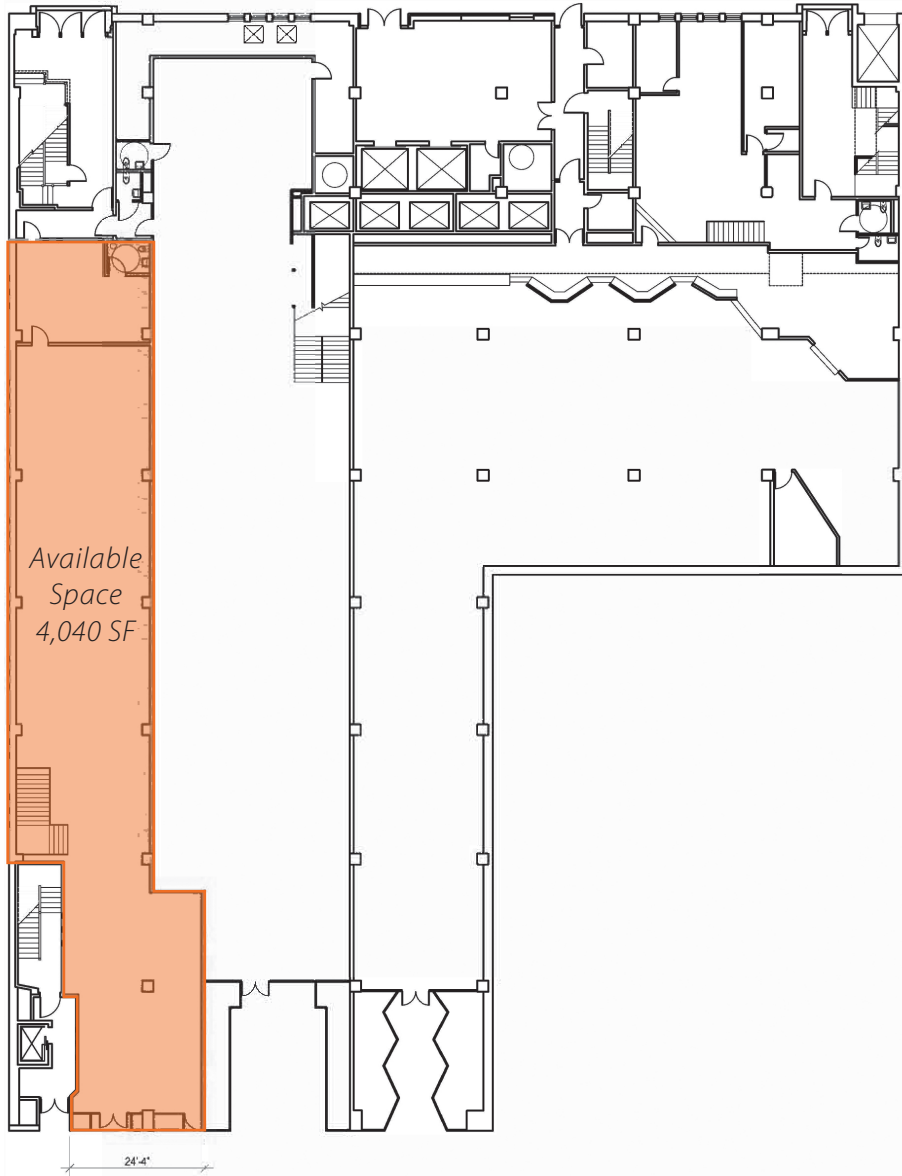

EXISTING TENA

236

WEST 125TH STREET

Size:

Ground Floor: 4,040 SF
Lower Level: 15,730 SF

Frontage:

25'

Ceiling Height:

Ezra Falack
EFalack@ksrny.com
917.518.3568

Solomon Sharaby
SSharaby@ksrny.com
718.986.7149

David Sabbagh
DSabbagh@ksrny.com
646.784.7735

236

WEST 125TH STREET

Floor Plans:
Ground Floor

Selling Lower Level