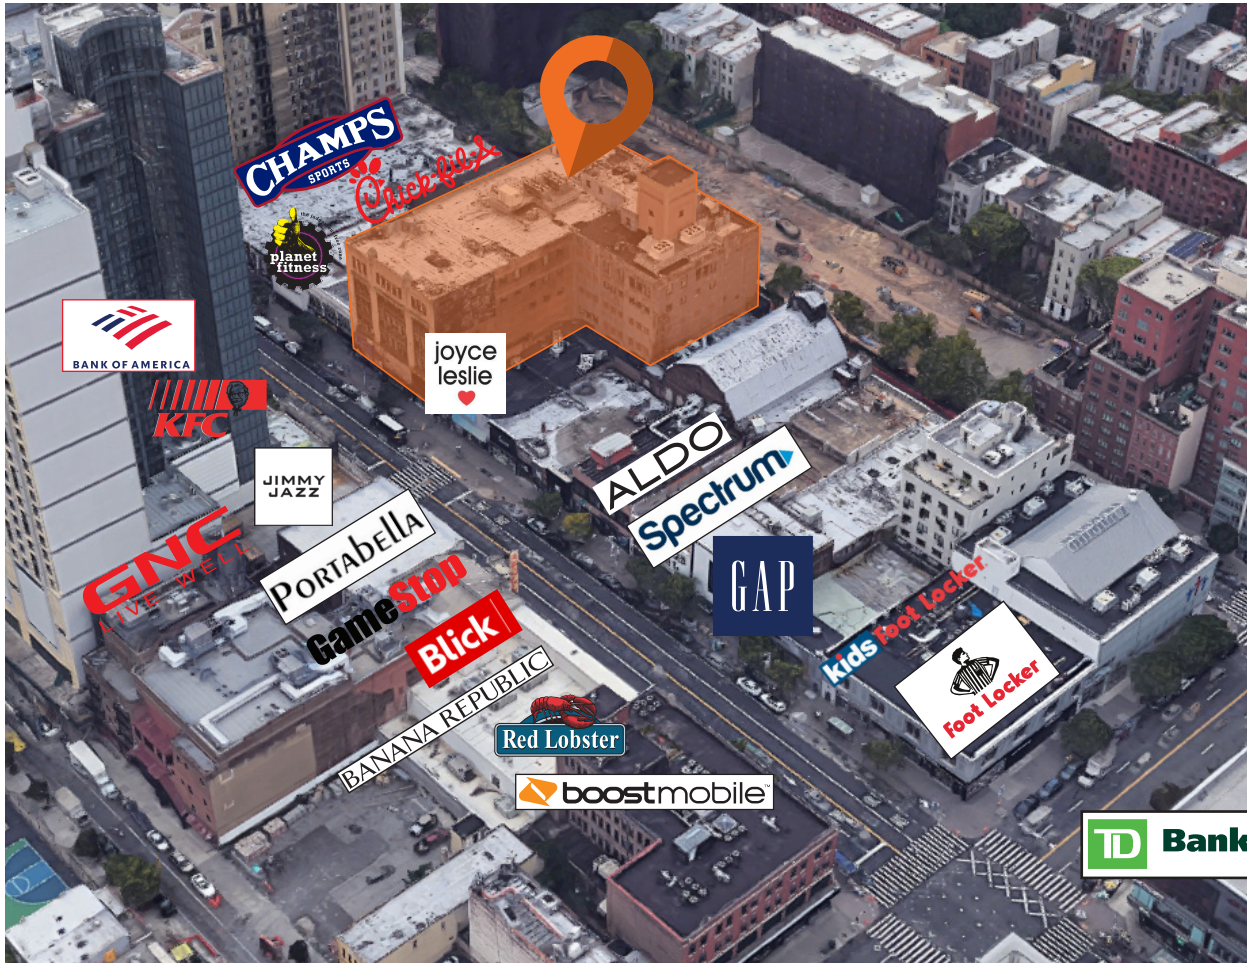

236

WEST 125TH STREET

CONTACT OUR BROKERS FOR MORE INFORMATION

All information supplied in this marketing presentation and/or flyer is from sources deemed reliable and is furnished subject to errors, omissions, modifications, removal of listings from sale/lease and to any listing condition. Any square footage, dimensions, floor plans and/or technical data set forth are approximations and are subject to further elaboration/confirmation.

Ezra Falack
EFalack@ksrny.com
917.518.3568

Solomon Sharaby
SSharaby@ksrny.com
718.986.7149

David Sabbagh
DSabbagh@ksrny.com
646.784.7735