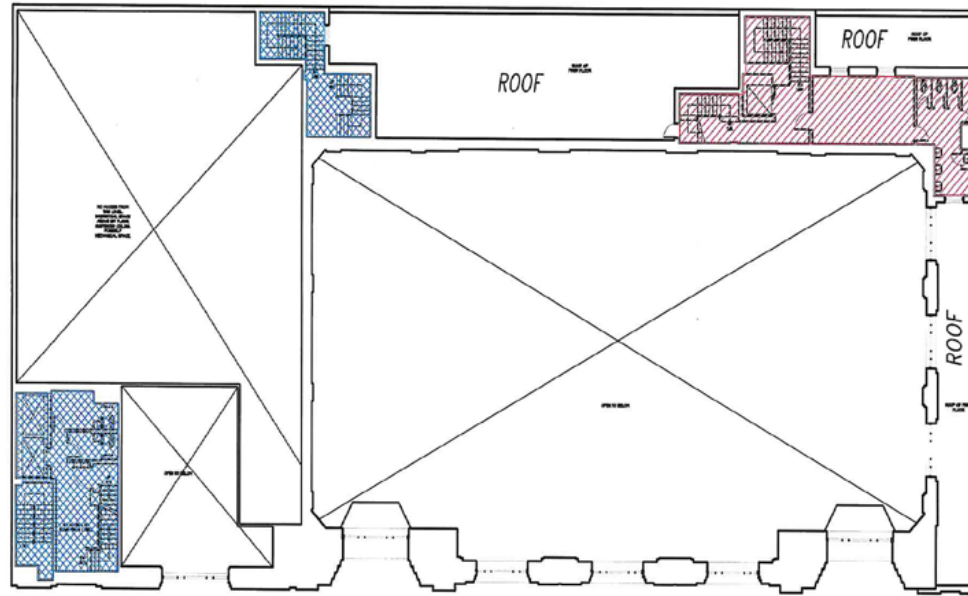

**SIZE:** Entire Building – 60,000 RSF  
11 Floors (Including Cellar)

**FRONTAGE:** 32'

**CEILING HEIGHT:** 14'

**POSSESSION:** Immediate

**TRANSPORTATION:**  MTA Metro-North Railroad

### NEIGHBORS:

CELLAR FLOOR

FIRST FLOOR

FIRST FLOOR  
MEZZANINE

SECOND FLOOR

SECOND FLOOR  
MEZZANINE

THIRD FLOOR

FOURTH FLOOR

FIFTH FLOOR

SIXTH FLOOR

SEVENTH FLOOR

EIGHTH FLOOR

ROOF PLAN

NINTH FLOOR

TENTH FLOOR

UPPER ROOF PLAN