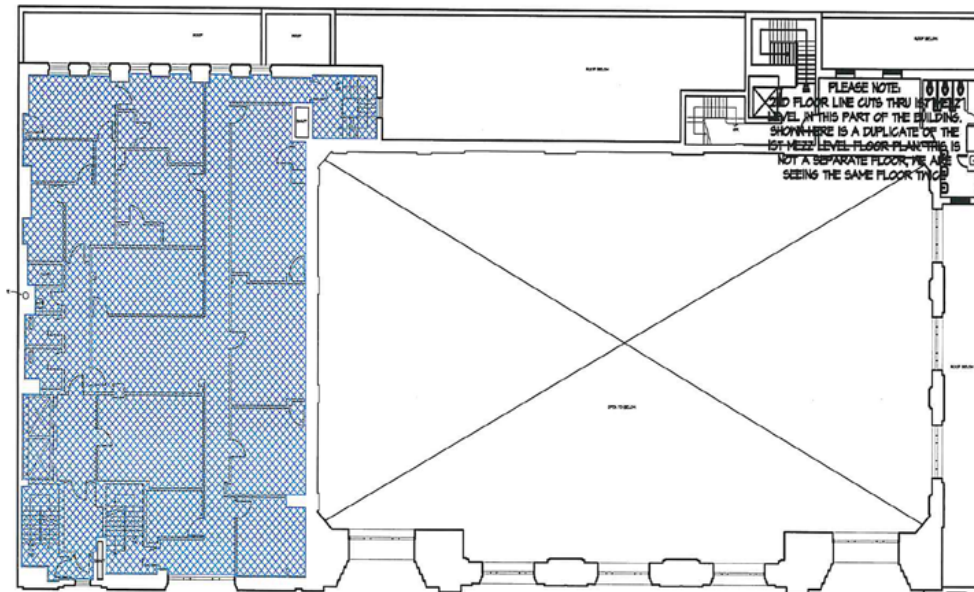

**SIZE:** Entire Building – 60,000 RSF  
11 Floors (Including Cellar)

**FRONTAGE:** 32'

**CEILING HEIGHT:** 14'

**POSSESSION:** Immediate

**TRANSPORTATION:**  MTA Metro-North Railroad

### NEIGHBORS:

CELLAR FLOOR

FIRST FLOOR

FIRST FLOOR  
MEZZANINE

SECOND FLOOR

SECOND FLOOR  
MEZZANINE

THIRD FLOOR

FOURTH FLOOR

FIFTH FLOOR

SIXTH FLOOR

SEVENTH FLOOR

EIGHTH FLOOR

ROOF PLAN

NINTH FLOOR

TENTH FLOOR

UPPER ROOF PLAN