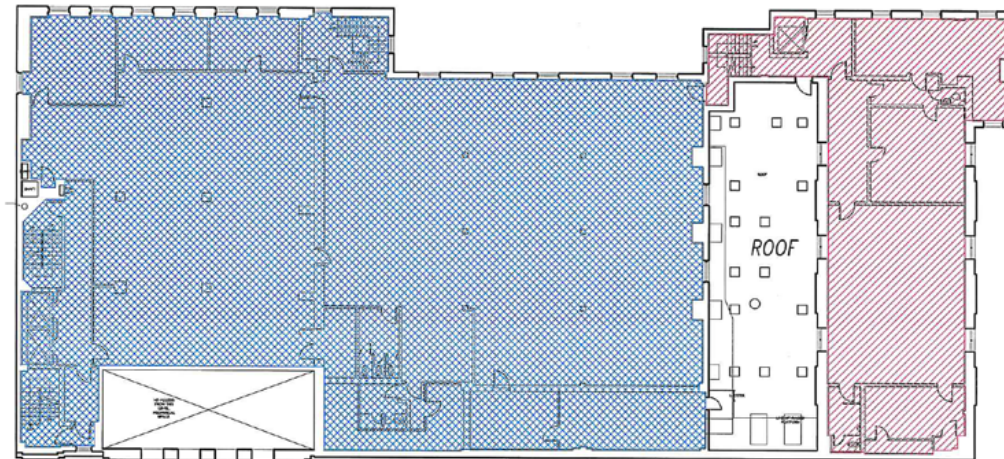

**SIZE:** Entire Building – 60,000 RSF  
11 Floors (Including Cellar)

**FRONTAGE:** 32'

**CEILING HEIGHT:** 14'

**POSSESSION:** Immediate

**TRANSPORTATION:**  MTA Metro-North Railroad

### NEIGHBORS:

CELLAR FLOOR

FIRST FLOOR

FIRST FLOOR  
MEZZANINE

SECOND FLOOR

SECOND FLOOR  
MEZZANINE

THIRD FLOOR

FOURTH FLOOR

FIFTH FLOOR

SIXTH FLOOR

SEVENTH FLOOR

EIGHTH FLOOR

ROOF PLAN

NINTH FLOOR

TENTH FLOOR

UPPER ROOF PLAN