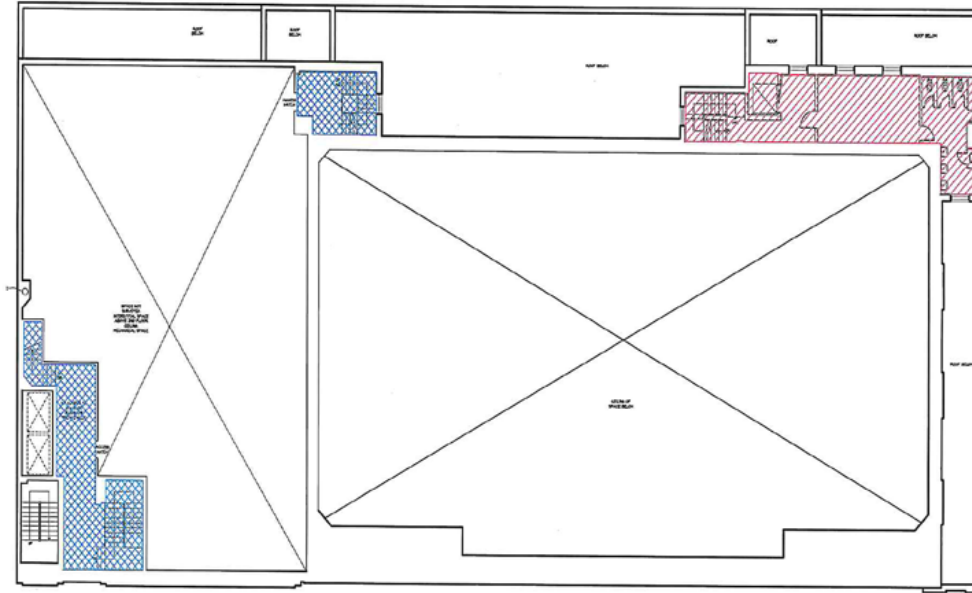

**SIZE:** Entire Building – 60,000 RSF  
11 Floors (Including Cellar)

**FRONTAGE:** 32'

**CEILING HEIGHT:** 14'

**POSSESSION:** Immediate

**TRANSPORTATION:**  MTA Metro-North Railroad

### NEIGHBORS:

CELLAR FLOOR

FIRST FLOOR

FIRST FLOOR  
MEZZANINE

SECOND FLOOR

SECOND FLOOR  
MEZZANINE

THIRD FLOOR

FOURTH FLOOR

FIFTH FLOOR

SIXTH FLOOR

SEVENTH FLOOR

EIGHTH FLOOR

ROOF PLAN

NINTH FLOOR

TENTH FLOOR

UPPER ROOF PLAN