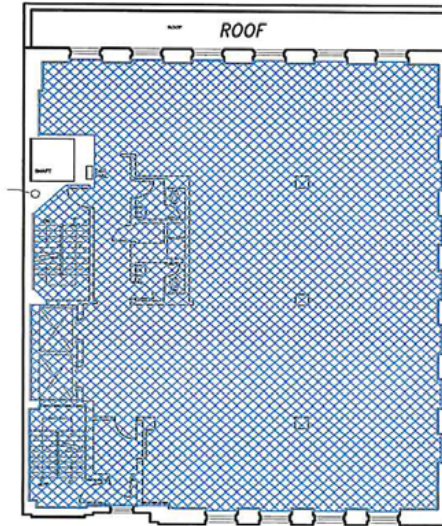

**SIZE:** Entire Building – 60,000 RSF  
11 Floors (Including Cellar)

**FRONTAGE:** 32'

**CEILING HEIGHT:** 14'

**POSSESSION:** Immediate

**TRANSPORTATION:**  MTA Metro-North Railroad

FIFTH FLOOR

SIXTH FLOOR

SEVENTH FLOOR

EIGHTH FLOOR

ROOF PLAN

NINTH FLOOR

TENTH FLOOR

UPPER ROOF PLAN