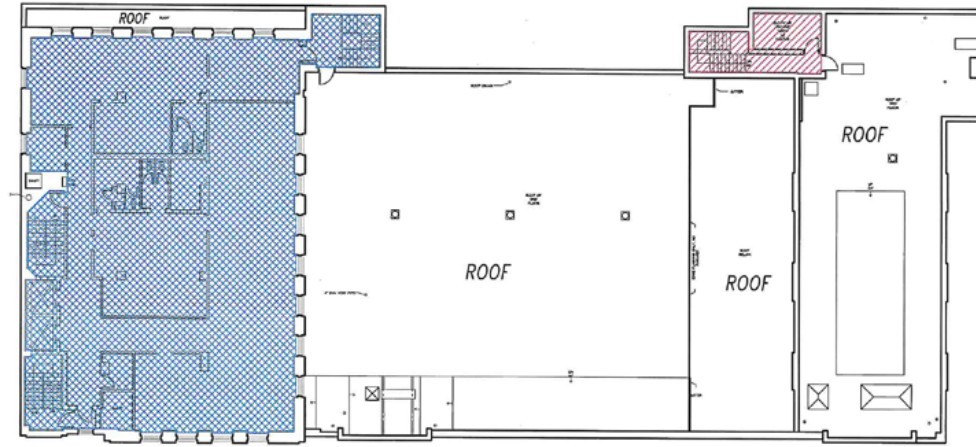

**SIZE:** Entire Building – 60,000 RSF  
11 Floors (Including Cellar)

**FRONTAGE:** 32'

**CEILING HEIGHT:** 14'

**POSSESSION:** Immediate

**TRANSPORTATION:**  MTA Metro-North Railroad

### NEIGHBORS:

CELLAR FLOOR

FIRST FLOOR

FIRST FLOOR  
MEZZANINE

SECOND FLOOR

SECOND FLOOR  
MEZZANINE

THIRD FLOOR

FOURTH FLOOR

FIFTH FLOOR

SIXTH FLOOR

SEVENTH FLOOR

EIGHTH FLOOR

ROOF PLAN

NINTH FLOOR

TENTH FLOOR

UPPER ROOF PLAN