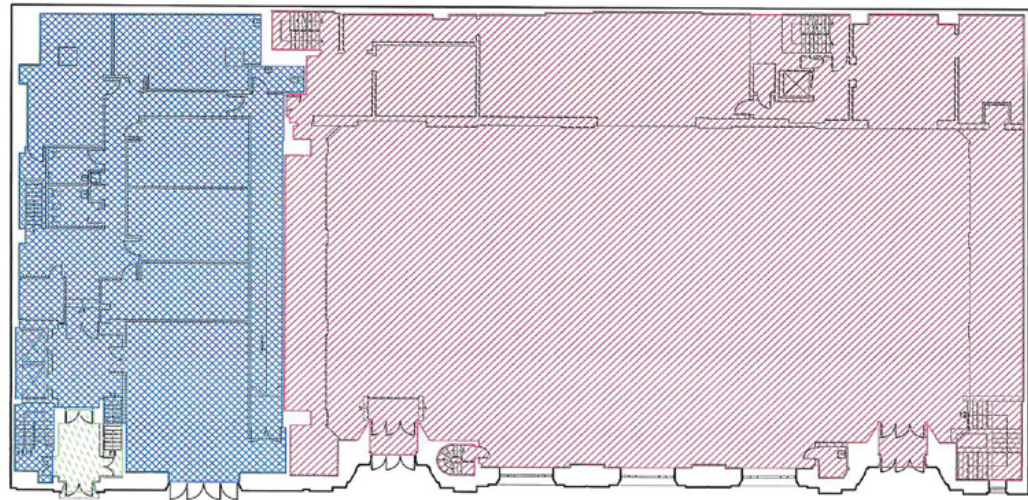

**SIZE:** Entire Building – 60,000 RSF  
11 Floors (Including Cellar)

**FRONTAGE:** 32'

**CEILING HEIGHT:** 14'

**POSSESSION:** Immediate

**TRANSPORTATION:**  MTA Metro-North Railroad

### NEIGHBORS:

CELLAR FLOOR

FIRST FLOOR

FIRST FLOOR  
MEZZANINE

SECOND FLOOR

SECOND FLOOR  
MEZZANINE

THIRD FLOOR

FOURTH FLOOR

FIFTH FLOOR

SIXTH FLOOR

SEVENTH FLOOR

EIGHTH FLOOR

ROOF PLAN

NINTH FLOOR

TENTH FLOOR

UPPER ROOF PLAN