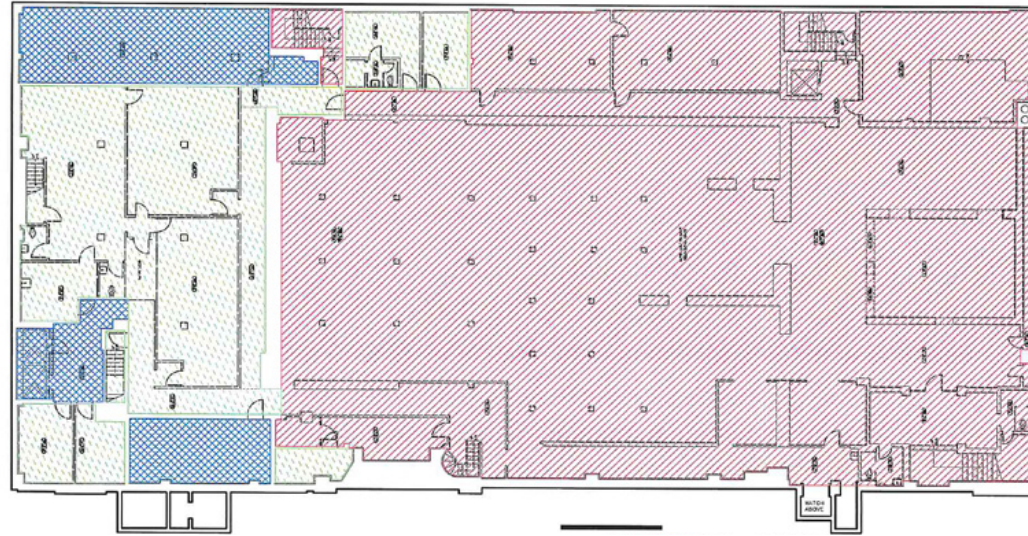

**SIZE:** Entire Building – 60,000 RSF  
11 Floors (Including Cellar)

**FRONTAGE:** 32'

**CEILING HEIGHT:** 14'

**POSSESSION:** Immediate

**TRANSPORTATION:**  MTA Metro-North Railroad

### NEIGHBORS:

CELLAR FLOOR

FIRST FLOOR

FIRST FLOOR  
MEZZANINE

SECOND FLOOR

SECOND FLOOR  
MEZZANINE

THIRD FLOOR

FOURTH FLOOR

FIFTH FLOOR

SIXTH FLOOR

SEVENTH FLOOR

EIGHTH FLOOR

ROOF PLAN

NINTH FLOOR

TENTH FLOOR

UPPER ROOF PLAN