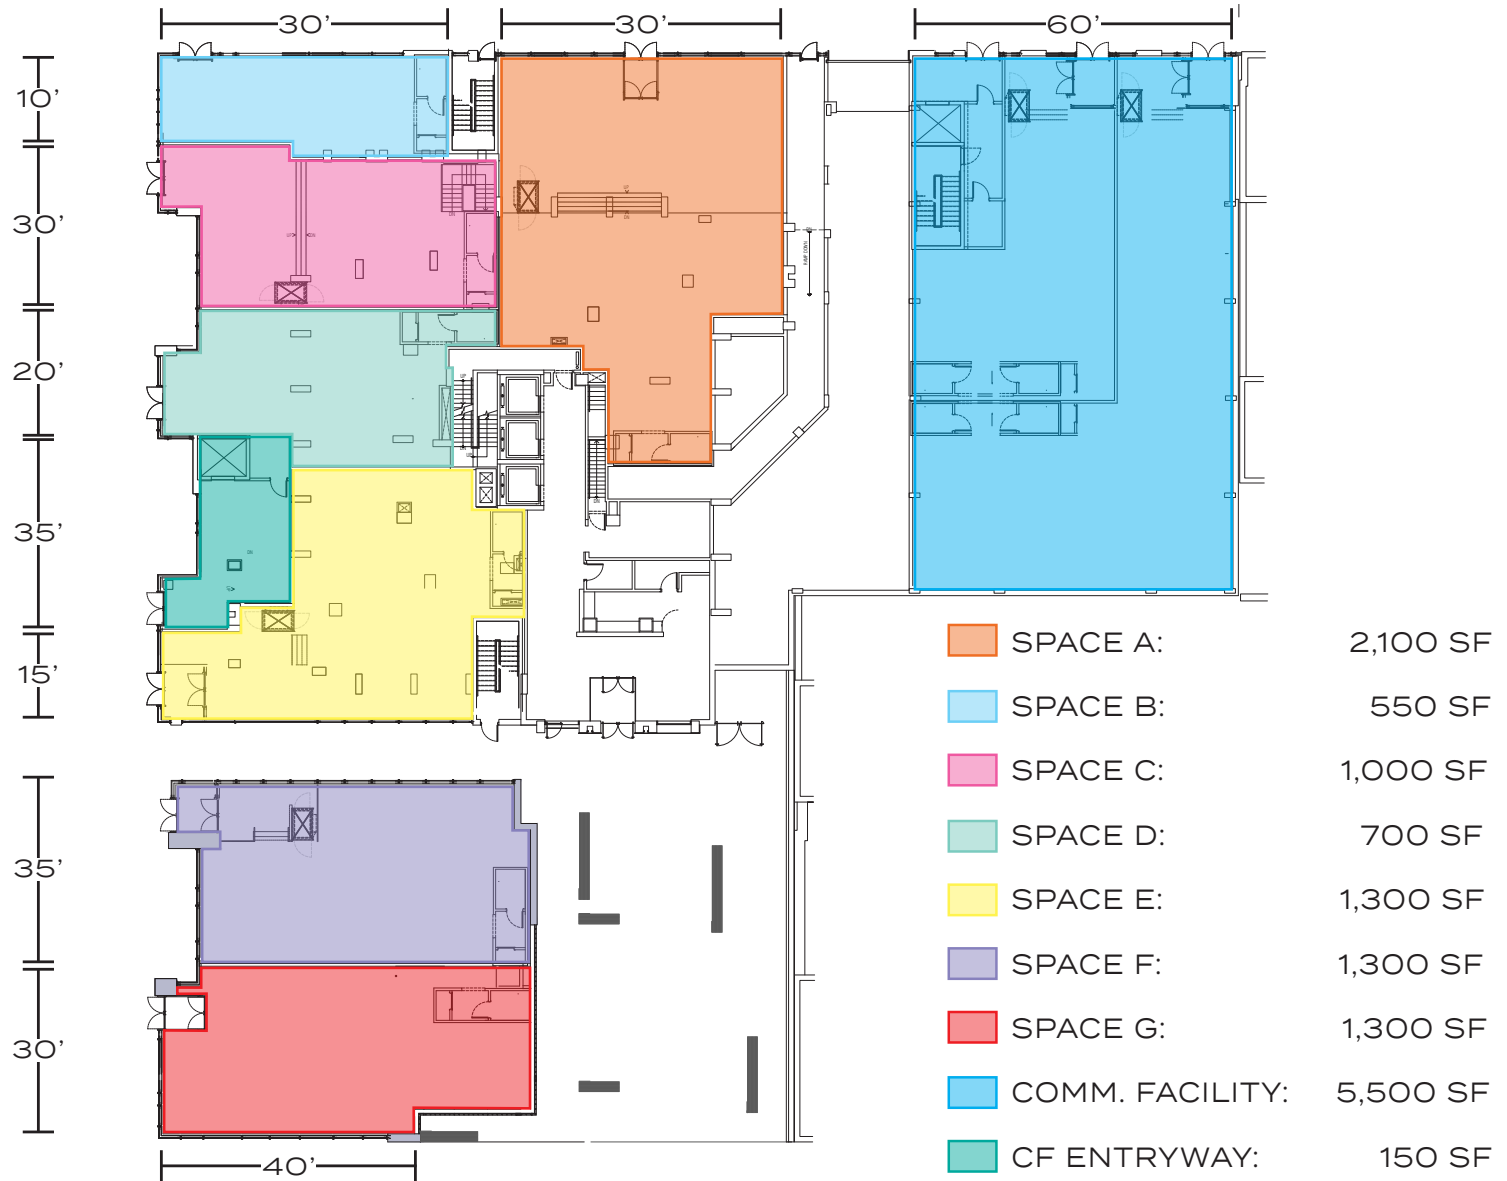

# 721 COLUMBUS

BETWEEN 95TH & 96TH STREETS | UPPER WEST SIDE

CONCEPTUAL RENDERING

# 721 COLUMBUS

BETWEEN 95TH & 96TH STREETS | UPPER WEST SIDE

FLOOR PLANS:  
GROUND FLOOR

# 721 COLUMBUS

BETWEEN 95TH & 96TH STREETS | UPPER WEST SIDE

FLOOR PLANS:  
SECOND FLOOR