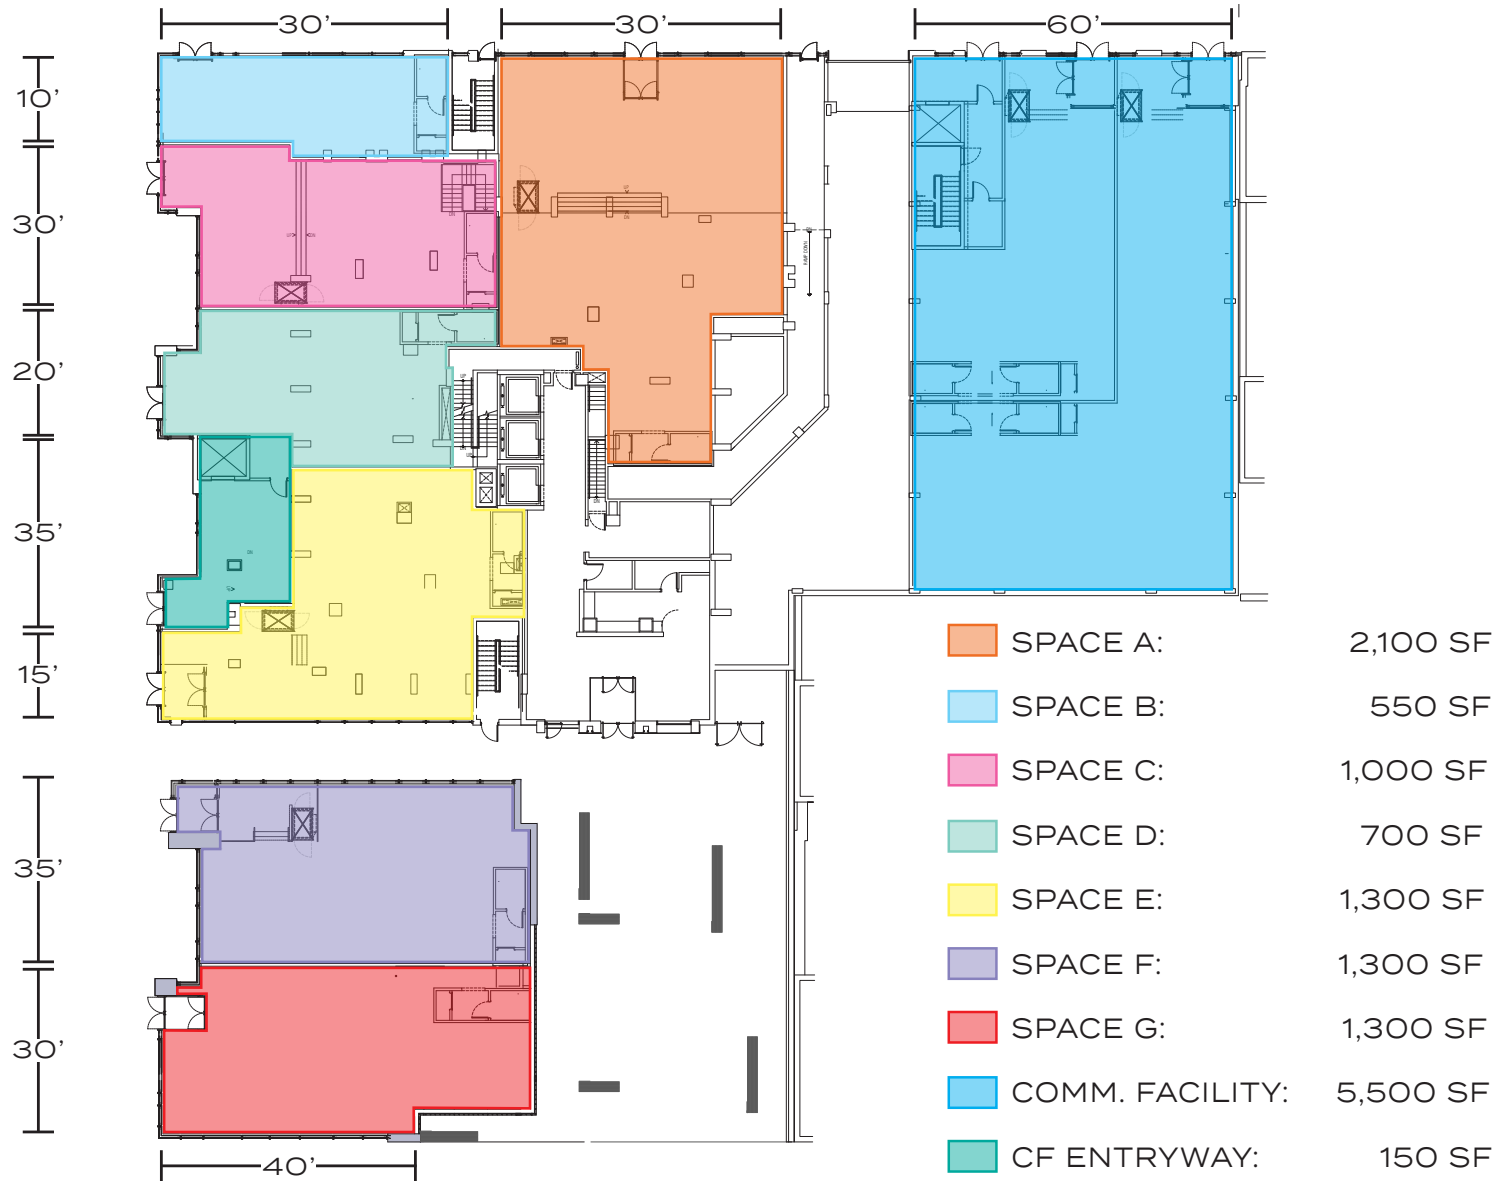

721 COLUMBUS

BETWEEN 95TH & 96TH STREETS | UPPER WEST SIDE

FLOOR PLANS:
GROUND FLOOR

721 COLUMBUS

BETWEEN 95TH & 96TH STREETS | UPPER WEST SIDE

FLOOR PLANS:
SECOND FLOOR