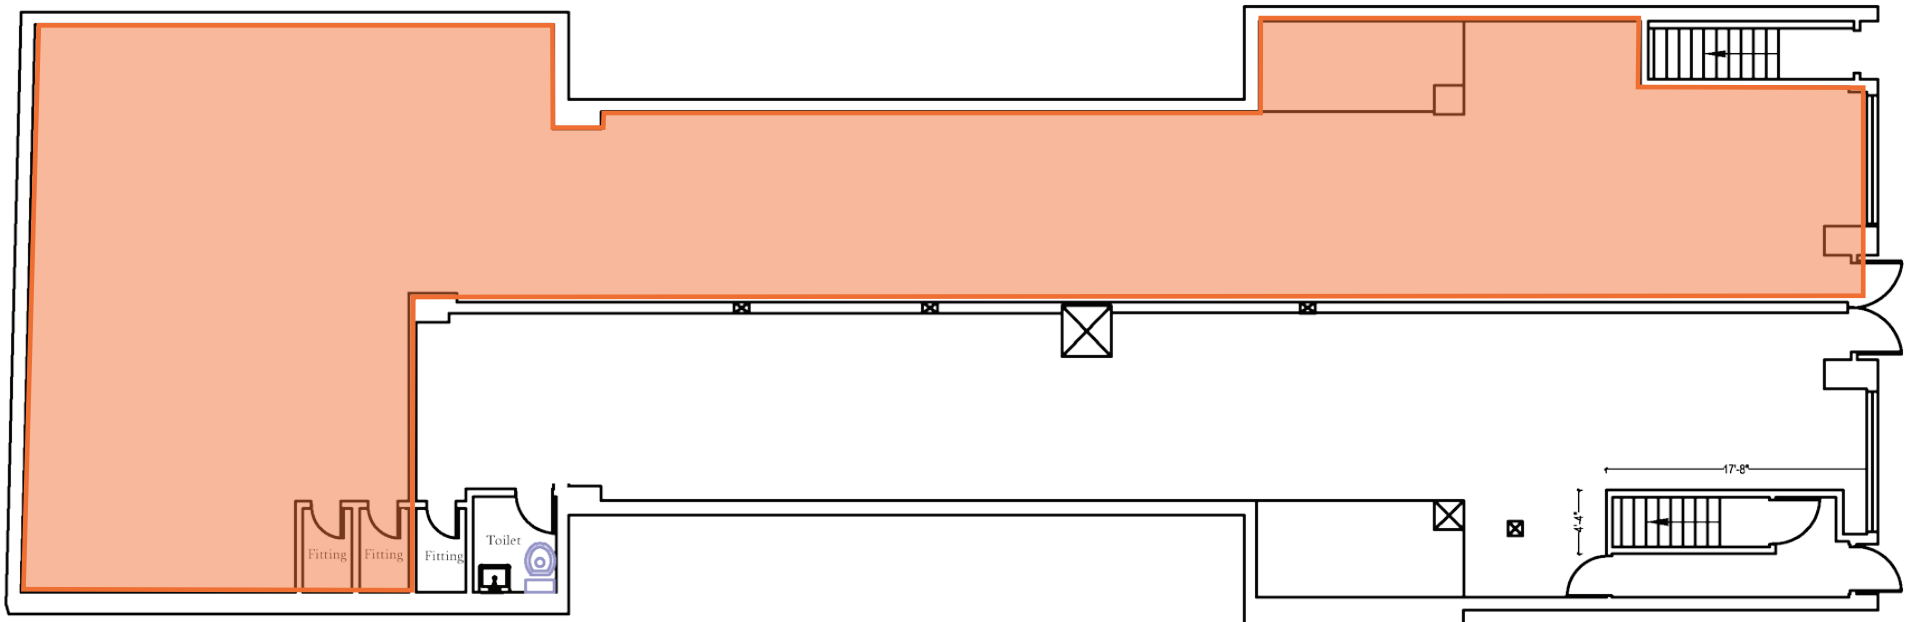

1021 SOUTHERN BOULEVARD

BETWEEN EAST 163RD STREET & WESTCHESTER AVENUE | LONGWOOD

1021 Southern Boulevard

PRIME RETAIL SPACE FOR LEASE

1021 SOUTHERN BOULEVARD

BETWEEN EAST 163RD STREET & WESTCHESTER AVENUE | LONGWOOD

FLOOR PLAN:
GROUND FLOOR - 2,600 SF

1021 SOUTHERN BOULEVARD

BETWEEN EAST 163RD STREET & WESTCHESTER AVENUE | LONGWOOD

FOR MORE INFORMATION,
PLEASE CONTACT:

RAFI BENOR

347.459.0445 | RBenor@ksrny.com

EZRA FALACK