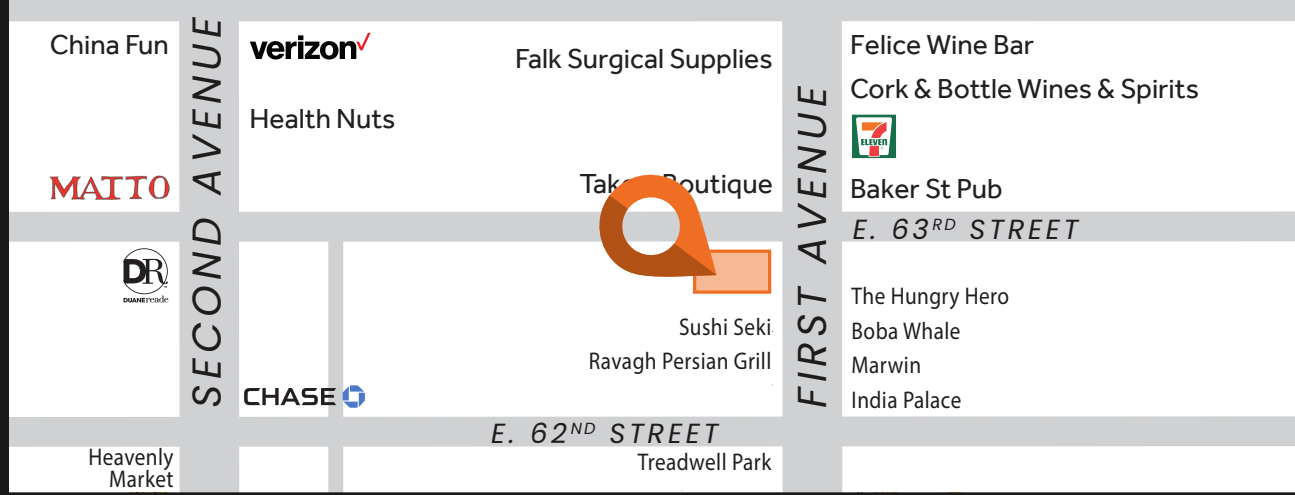

1149 FIRST AVENUE

SOUTH WEST CORNER OF 63RD STREET | UPPER EAST SIDE

PROPERTY DETAILS

SIZE (APPROX): 1,425 SF Ground Floor
725 SF Basement

FRONTAGE (APPROX): 59' wraparound

CEILING (APPROX): 10'

POSSESSION: On or about 5/15/2026

ASKING RENT: Upon Request

HIGHLIGHTS

- Fully vented with gas
- Two lavatories (one ADA) on ground floor
- Basement with walk-in box, lavatory, and office
- Neighboring tenants include:
  Treadwell Park, Maya Mexican Kitchen, Figo Il Gelato Italiano, Felice, Sushi Seki, Ravagh Persian Grill

FOR MORE INFORMATION,
PLEASE CONTACT:

GARY LOWITT

917.842.4777 | Gary@ksrny.com