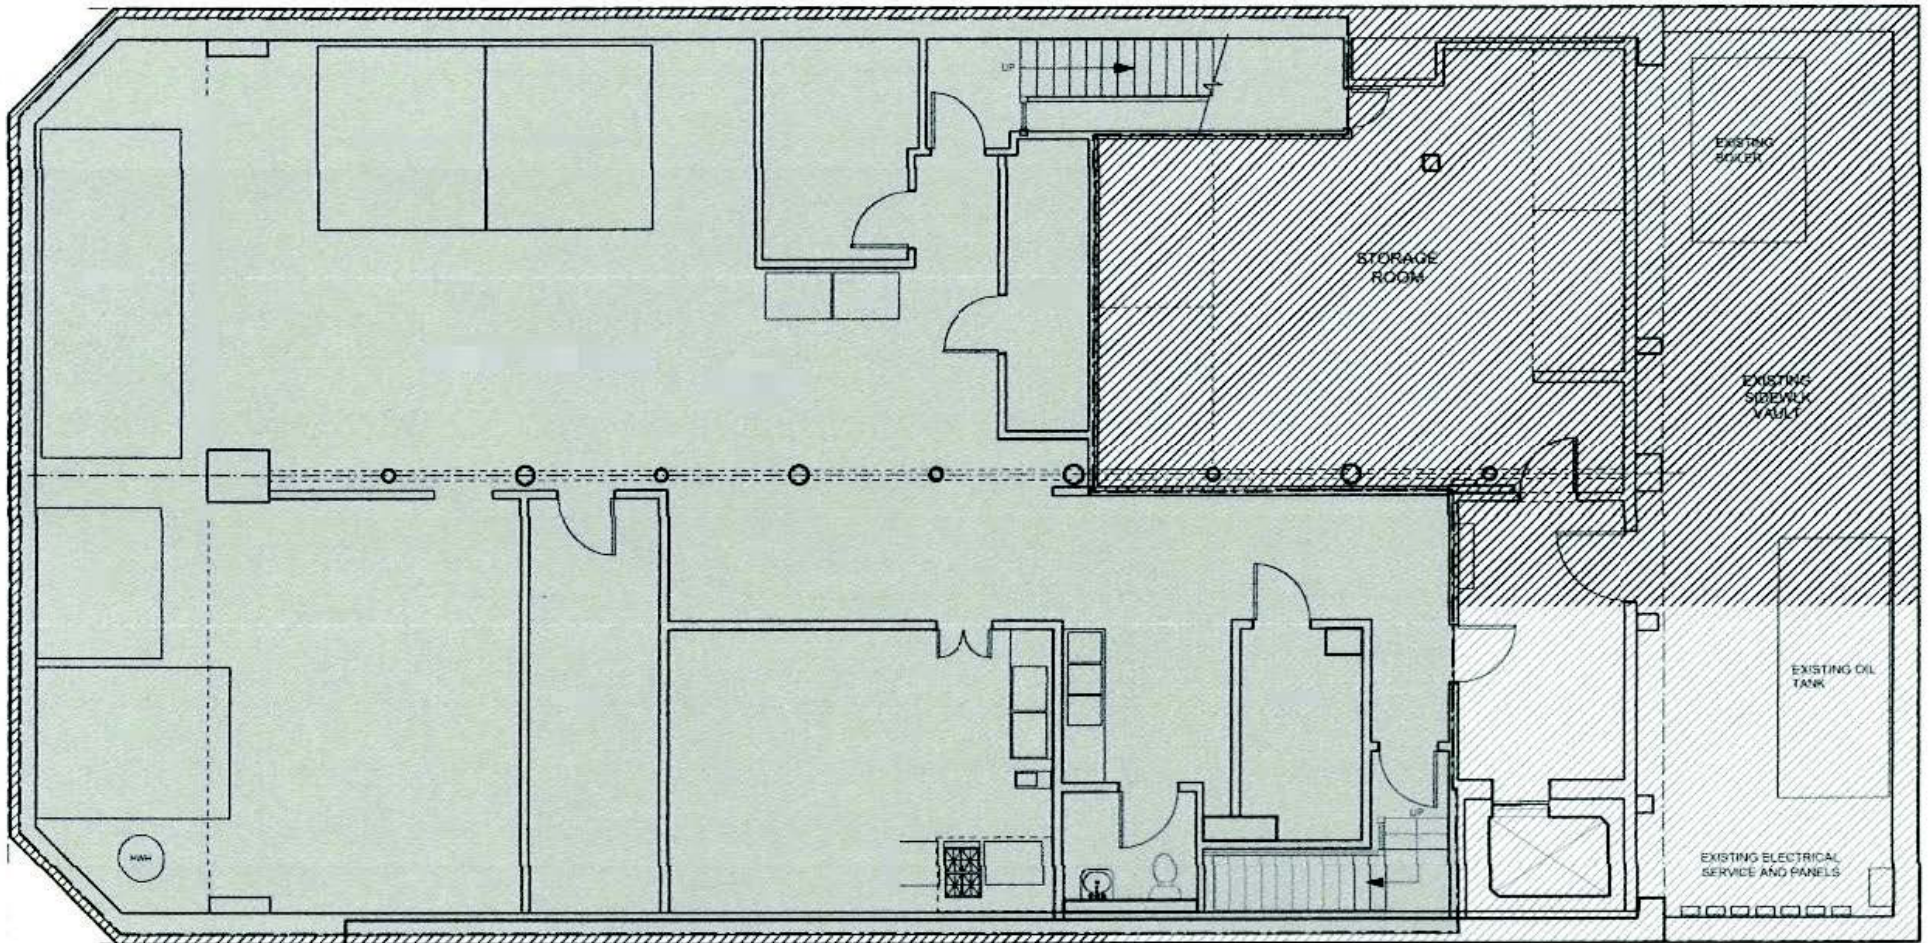

186 FRANKLIN STREET

BETWEEN GREENWICH & HUDSON STREETS | TRIBECA

186 FRANKLIN STREET

BETWEEN GREENWICH & HUDSON STREETS | TRIBECA

PROPERTY HIGHLIGHTS

- Legal lower level
- One of the few rental buildings in TriBeCa
- Neighboring tenants include:
Tom Dixon, Beefbar, Issey Miyake, Walker's, Locanda Verde, Starbucks, Chopt, Walgreens, Osteria Carolina, Bubby's, Little Gym, & more!

SIZE: 3,230 SF Lower Level

FRONTAGE: 5'

CEILING HEIGHT: 11'

POSSESSION: Immediate

ASKING RENT: Upon Request

TRANSPORTATION: 

186 FRANKLIN STREET

BETWEEN GREENWICH & HUDSON STREETS | TRIBECA

FLOOR PLANS:
LOWER LEVEL - 3,230 SF

186 FRANKLIN STREET

BETWEEN GREENWICH & HUDSON STREETS | TRIBECA

FOR MORE INFORMATION,
PLEASE CONTACT:

ALBERT HALAWANI

347.204.6578 | AHalawani@ksrny.com

DAVID GREEN

516.320.0260 | DGreen@ksrny.com